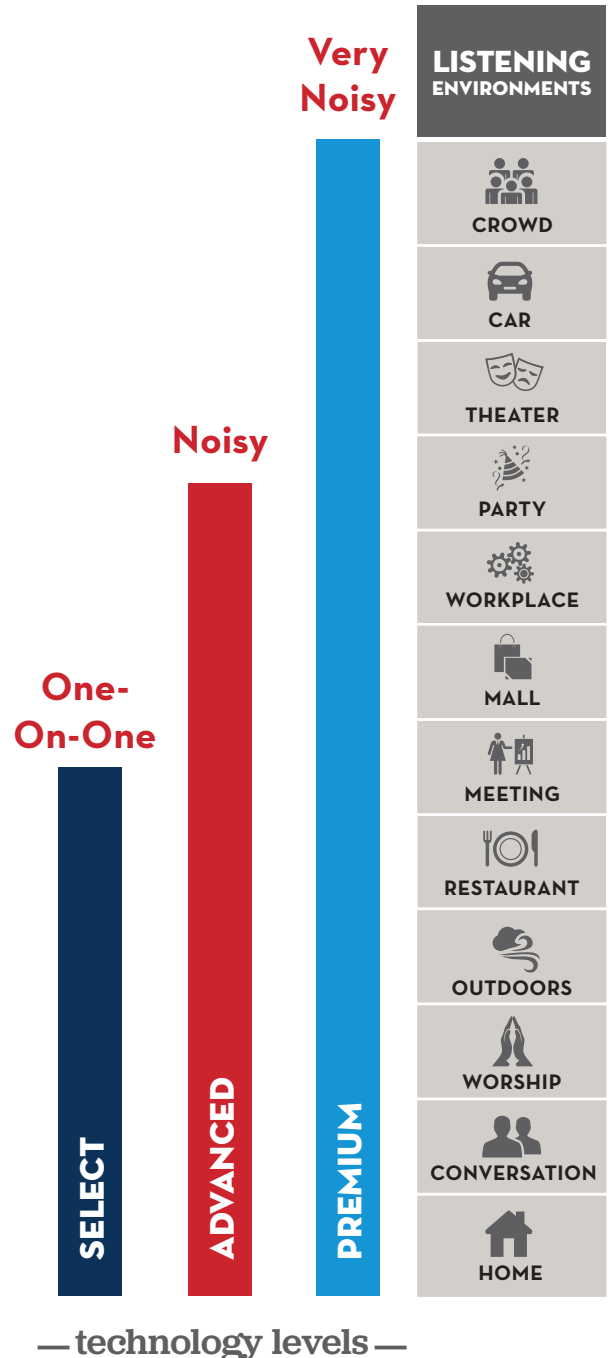

**Our best technology in an invisible style.**

Miniscopic come with NuEar's innovative features, including the industry's most proven feedback canceller, and a noise reduction and speech preservation system that's designed to help you hear clearly and easily, even in noisy environments like restaurants.

Miniscopic rests comfortably in the second bend of your ear canal where it's virtually undetectable to others.

# what's right for you?

Miniscope hearing aids are designed to accommodate and enhance a variety of different listening environments.

What you need will depend on how busy and active you are, and what types of environments you frequent.