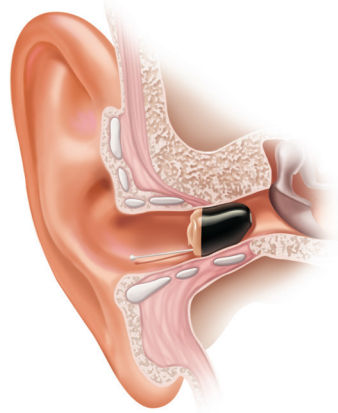

**Demanding people  
choose Miniscopic.**

NuEar Miniscopic are the first and most popular custom-fit Invisible-in-the-Canal (IIC) hearing aids ever made. They're custom fit to your unique ear canal for all-day comfort and rest deep inside your ear where no one can see them.

Miniscopic rests comfortably in the second bend of your ear canal where it's virtually undetectable to others.