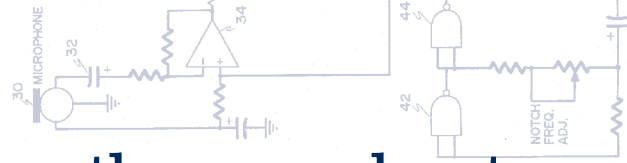

Made to deliver

the very best

You want

*To hear comfortably in
challenging environments*

NOW iQ delivers

NEW **Acuity™ Immersion Directionality**, designed to restore natural benefits provided by the ear and improve speech audibility in difficult listening situations.

*To easily adapt
to new sounds*

This feature speeds your transition to hearing aids by gradually adjusting settings to allow your brain to get used to new sounds.

*Better wireless
streaming*

Technology that provides consistent wireless performance while streaming cell phones, TV, music and other media with **SurfLink Mobile 2**, **SurfLink Mini Mobile** and other **SurfLink** accessories.

*A comfortable, personalized
listening experience*

Capabilities that speed your transition to hearing aids with gradual adjustments, distortion-free listening in noise, and ultimate clarity for soft sounds.

No buzzing or whistling

NuEar's best-in-class feedback cancellation system providing feedback-free, comfortable listening all-day long.

*Durable, dependable
hearing aids*

Surface™ NanoShield, our pioneering water, wax and moisture repellent system, to protect and ensure durability and dependability.

*Music the way it was
meant to be heard*

A design that allows you to experience music in a whole new way. Now you can hear every note the way the artist intended – with pure, refined sound quality.

Customizable tinnitus relief

Advanced **Multiflex Tinnitus Technology** integrated into NOW iQ to bring relief to those who suffer from ringing in the ears.