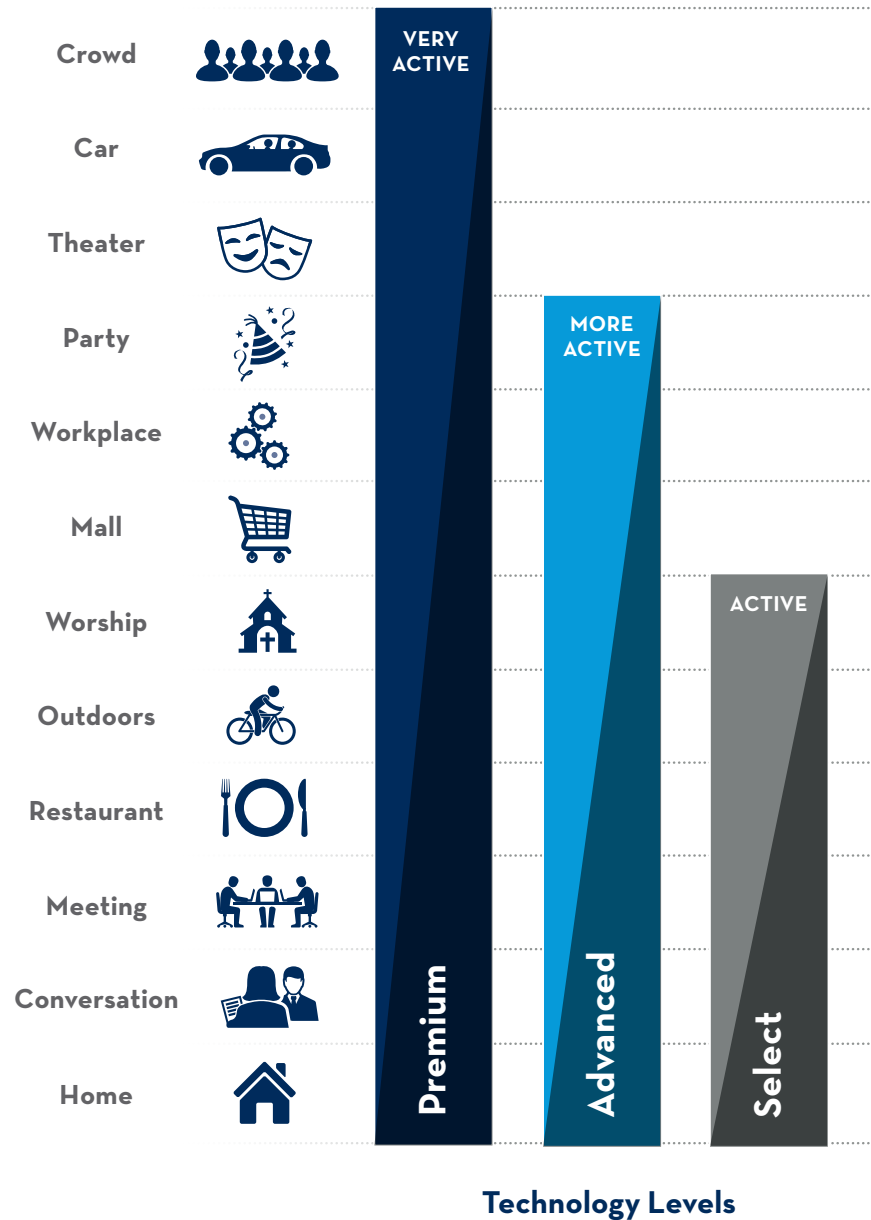

Listening environments